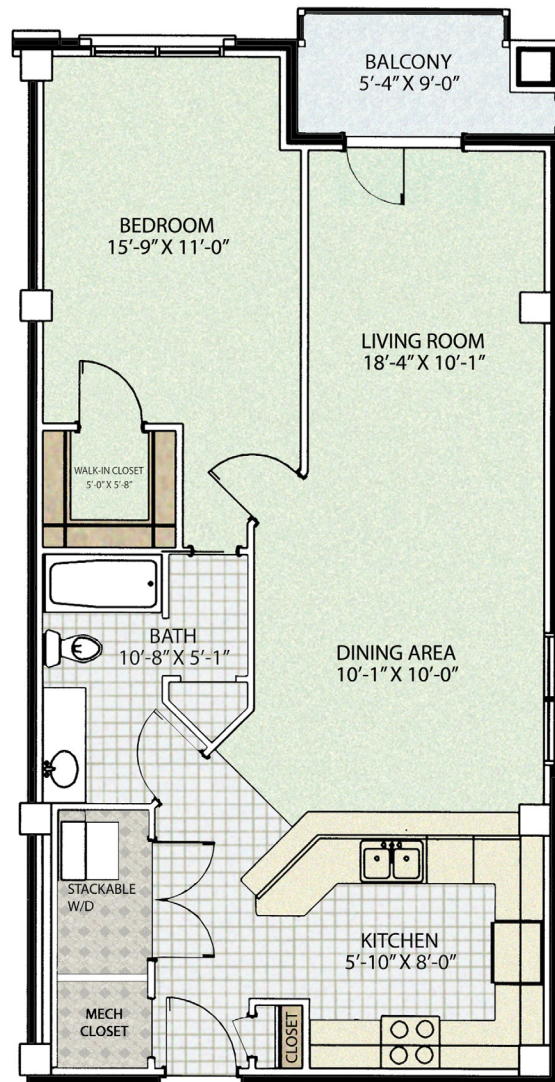

# THE KIRKWOOD

## IMPERIAL FLOORPLAN

**ONE BEDROOM | ONE BATH**

871 SQUARE FEET

SCHEDULE A TOUR

812.332.0053

[apartments@cfcpproperties.com](mailto:apartments@cfcpproperties.com)

CFC™ PROPERTIES  
A COOK GROUP COMPANY