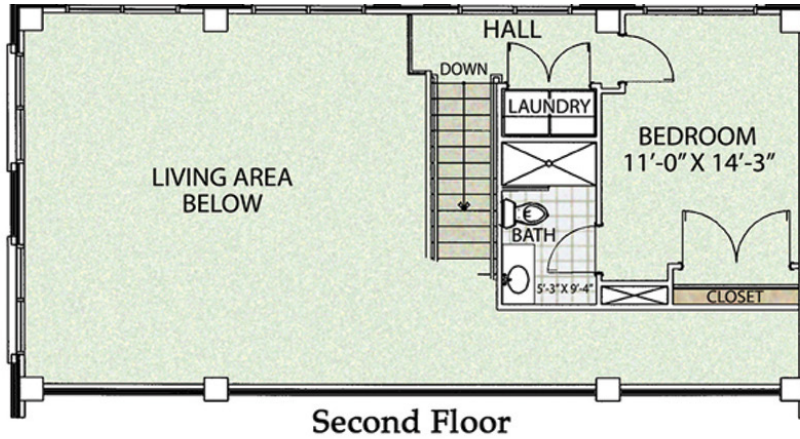

## ROYALE FLOORPLAN

**TWO BEDROOMS | TWO BATHS**

1,176 SQUARE FEET

SCHEDULE A TOUR

812.332.0053

[apartments@cfproperties.com](mailto:apartments@cfproperties.com)

**CFC**™ PROPERTIES  
A COOK GROUP COMPANY