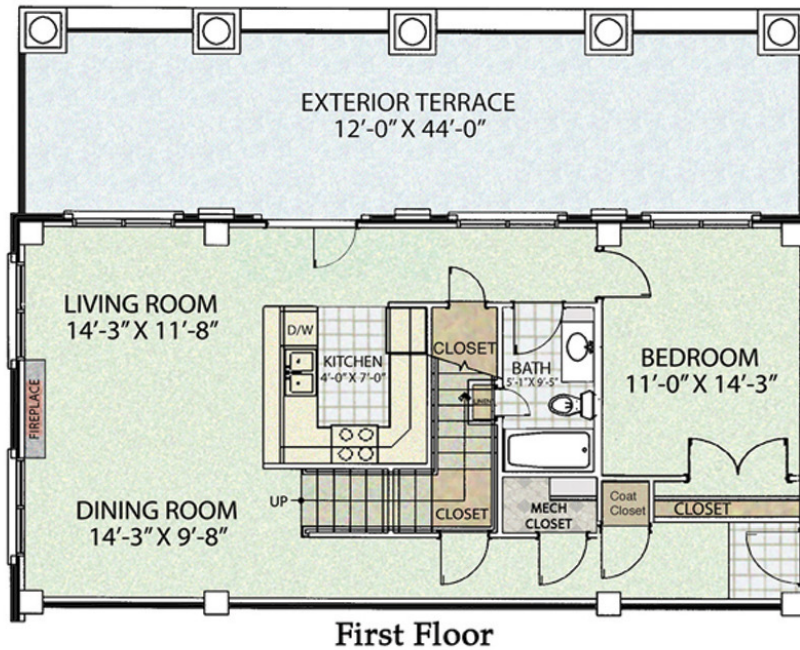

## ROYALE FLOORPLAN

**TWO BEDROOMS | TWO BATHS**

1,176 SQUARE FEET

SCHEDULE A TOUR

812.332.0053

[apartments@cfproperties.com](mailto:apartments@cfproperties.com)

**CFC**™ PROPERTIES  
A COOK GROUP COMPANY