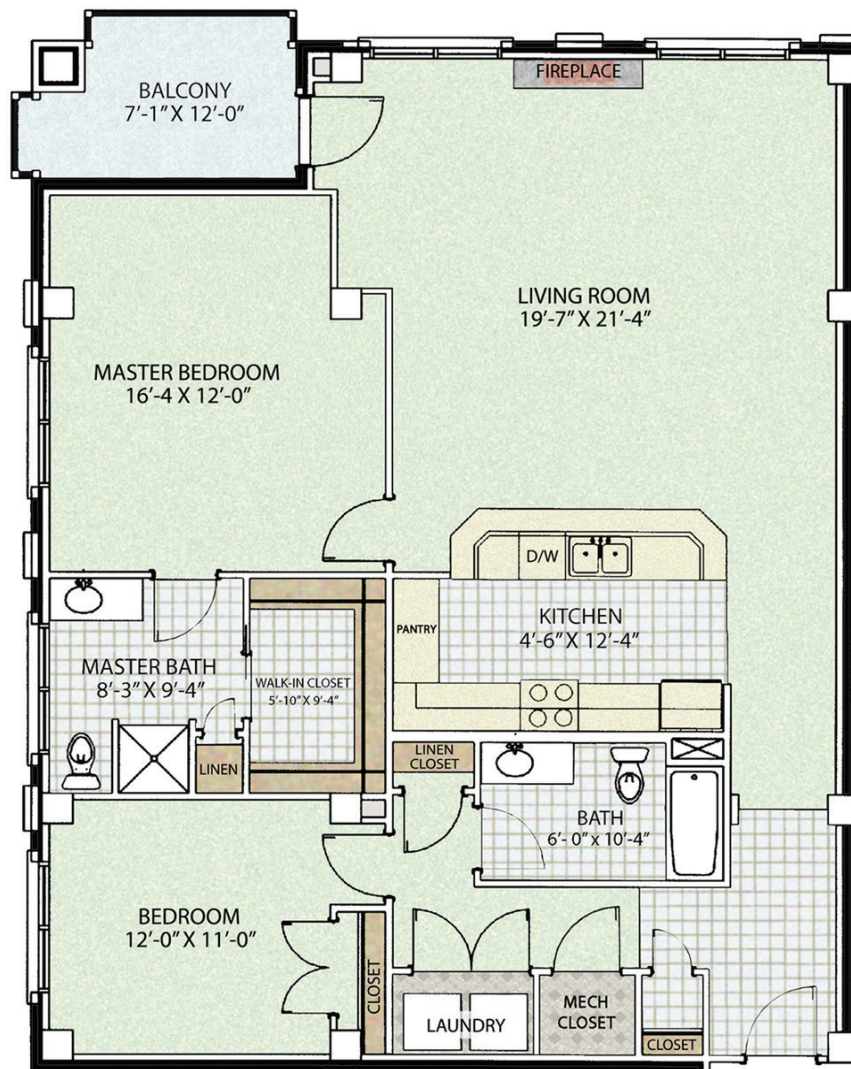

# THE KIRKWOOD

## MONARCH FLOOR PLAN

**TWO BEDROOMS | TWO BATHS**

1,387 SQUARE FEET

SCHEDULE A TOUR

812.332.0053

[apartments@cfcpproperties.com](mailto:apartments@cfcpproperties.com)

CFC™ PROPERTIES  
A COOK GROUP COMPANY