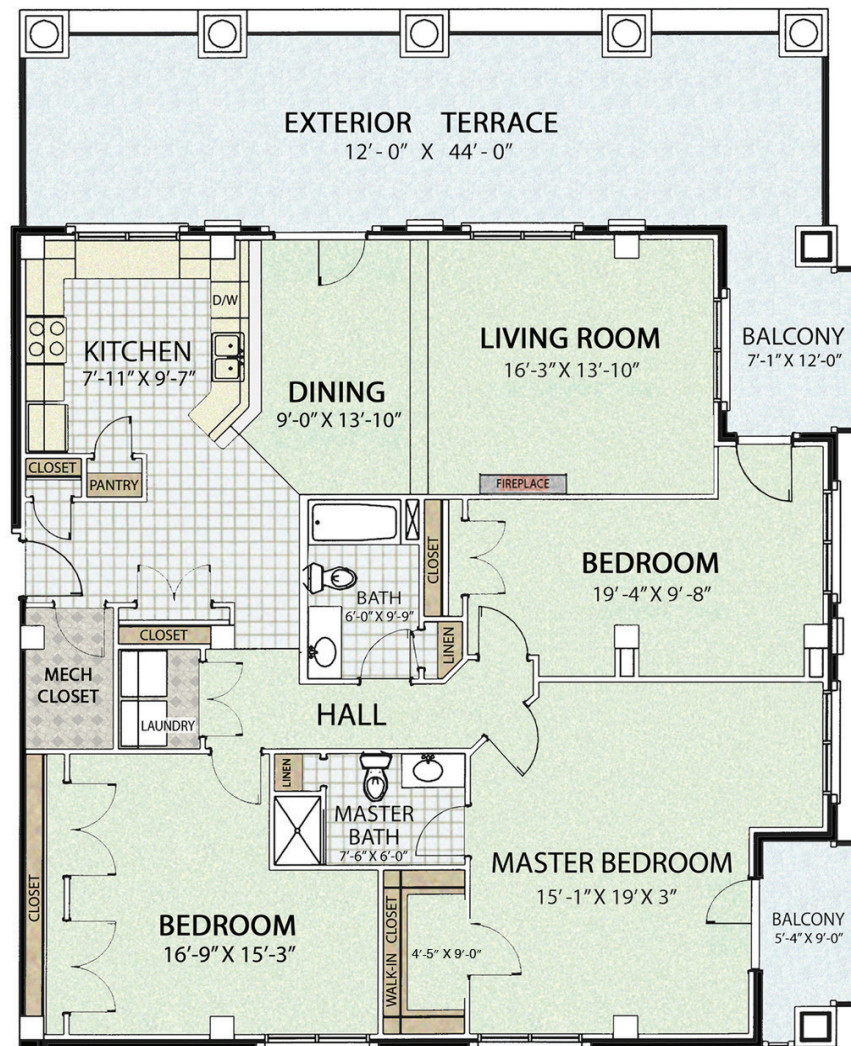

THE KIRKWOOD

PRESIDENTIAL FLOOR PLAN

THREE BEDROOMS | TWO BATHS

1,761 SQUARE FEET

SCHEDULE A TOUR

812.332.0053

apartments@cfproperties.com

CFC™ PROPERTIES
A COOK GROUP COMPANY