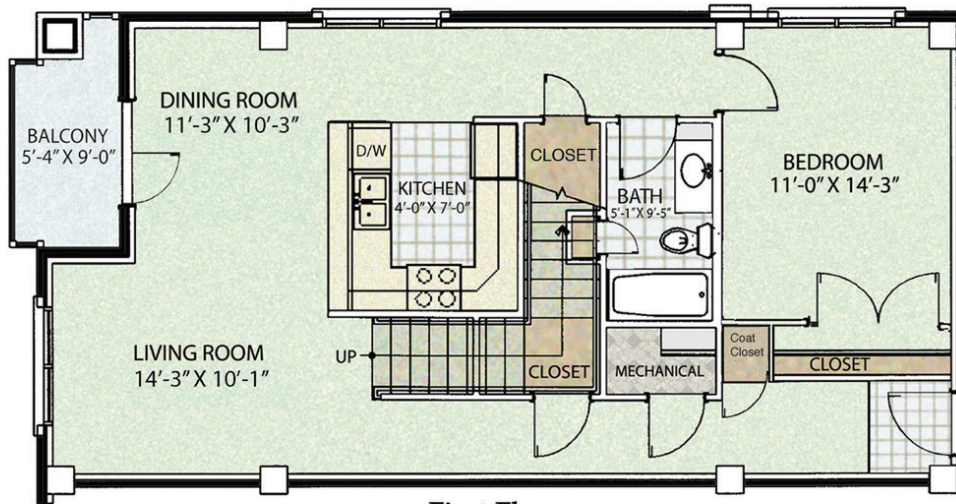

## REGENCY FLOOR PLAN

### TWO BEDROOMS | TWO BATHS

1,176 SQUARE FEET

Second Floor

First Floor

SCHEDULE A TOUR

812.332.0053

[apartments@cfcpproperties.com](mailto:apartments@cfcpproperties.com)

CFC™ PROPERTIES  
A COOK GROUP COMPANY