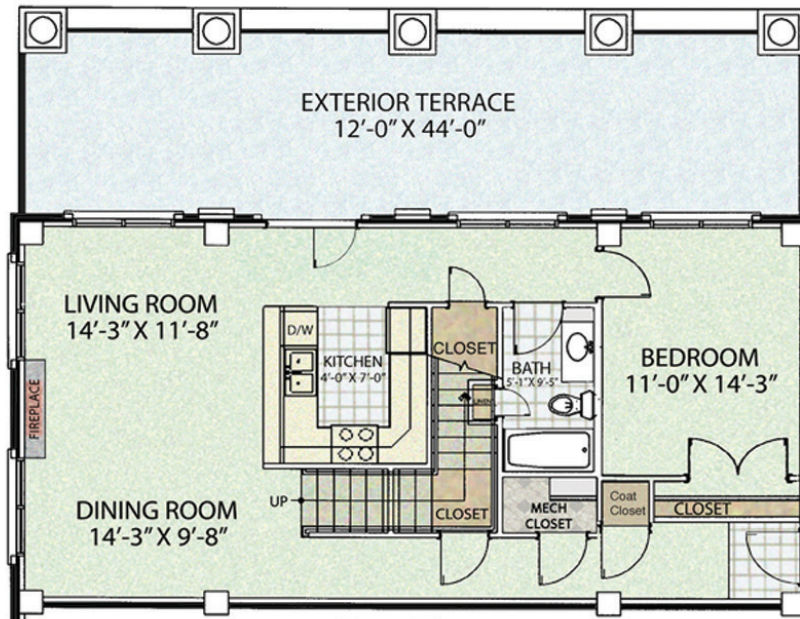

THE KIRKWOOD

ROYALE FLOOR PLAN

TWO BEDROOMS | TWO BATHS

1,176 SQUARE FEET

Second Floor

First Floor

SCHEDULE A TOUR

812.332.0053