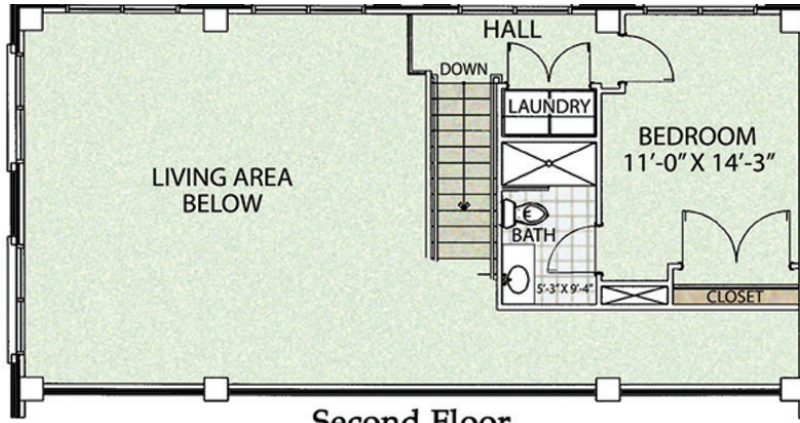

THE KIRKWOOD

ROYALE FLOOR PLAN

TWO BEDROOMS | TWO BATHS

1,176 SQUARE FEET

Second Floor

First Floor

SCHEDULE A TOUR

812.332.0053