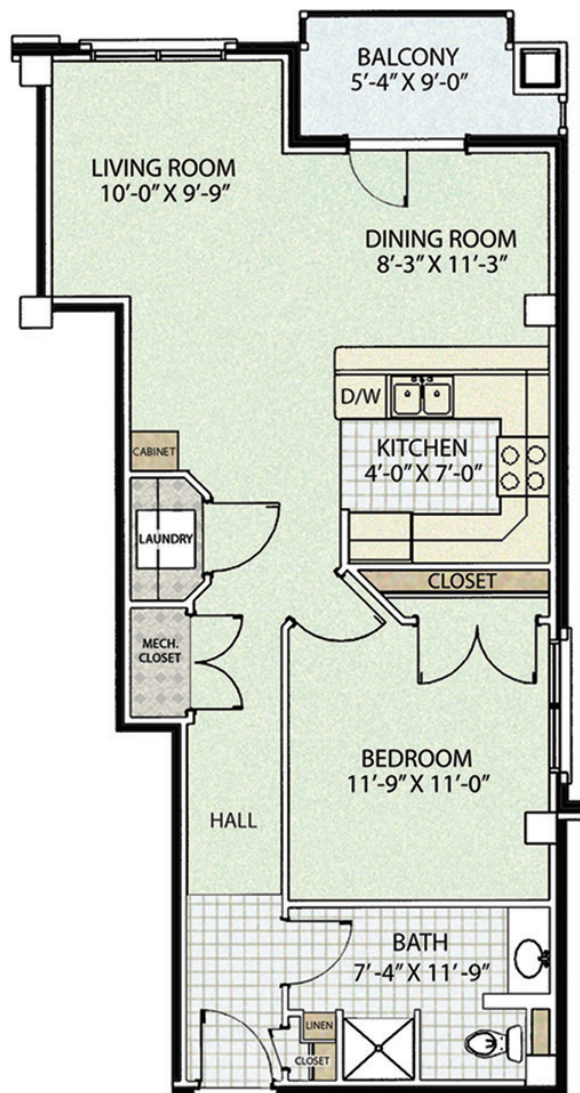

THE KIRKWOOD

CONTINENTAL FLOOR PLAN

ONE BEDROOM | ONE BATH

741 SQUARE FEET

SCHEDULE A TOUR

812.332.0053

apartments@cfproperties.com

CFC™ PROPERTIES
A COOK GROUP COMPANY